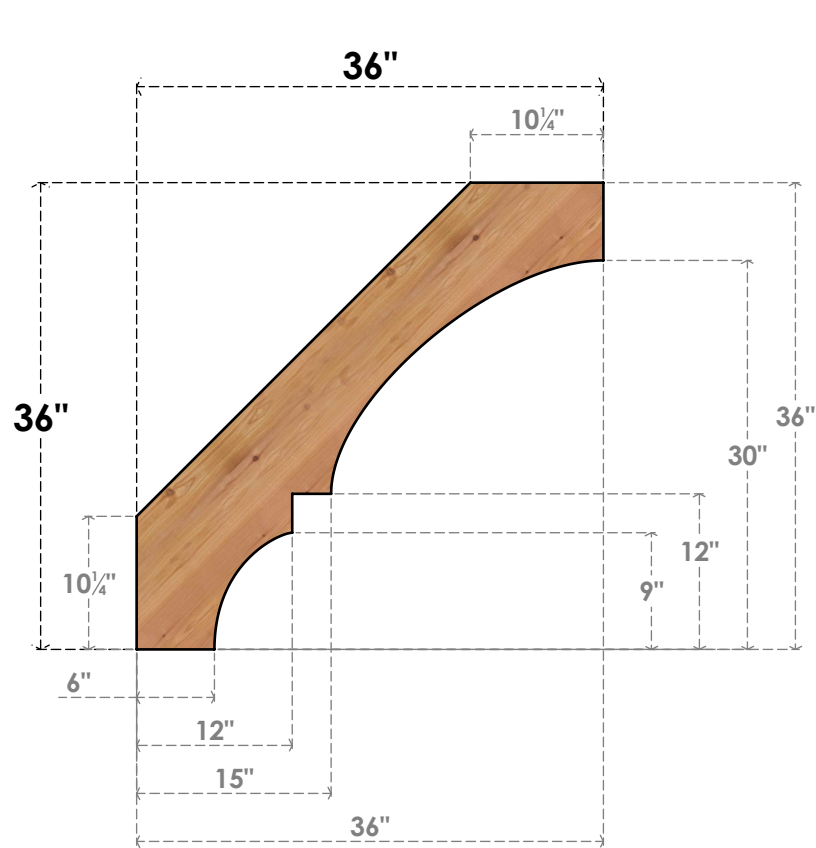

BRC06X36X36BOA00SWR

5 1/2"W X 36"D X 36"H BALBOA SMOOTH BRACE, WESTERN RED CEDAR

SIDE

FRONT

EKENA MILLWORK
 2300 WEST MAIN ST.
 CLARKSVILLE, TX 75426
 TOLL FREE: 866-607-0453
 WWW.EKENAMILLWORK.COM

NOTES

1. INSTALLATION TO BE COMPLETED IN ACCORDANCE WITH MANUFACTURER'S SPECIFICATIONS.
2. DRAWING MAY NOT BE TO SCALE
3. THIS DRAWING IS INTENDED FOR DESIGN AND PLANNING PURPOSES ONLY.
4. ALL INFORMATION CONTAINED HEREIN WAS CURRENT AT THE TIME OF DEVELOPMENT BUT MUST BE REVIEWED AND APPROVED BY THE PRODUCT MANUFACTURER TO BE CONSIDERED ACCURATE.
5. PRODUCTS ARE NOT KILN DRIED. THIS ITEM IS UNIQUE AND WILL CONTAIN THE NATURAL VARIATIONS THAT THE WOOD SPECIES OFFERS. THIS MAY RESULT IN VARIATIONS UP TO 1/4"