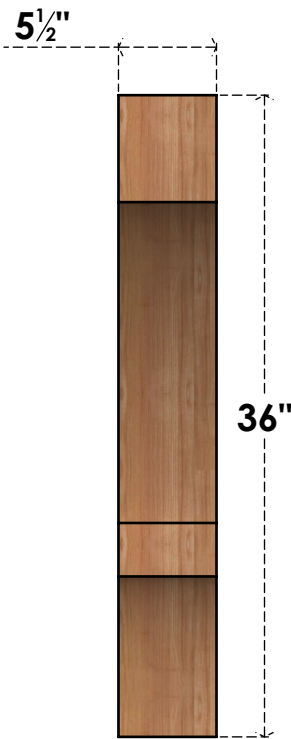

BRC06X36X36BOA00SWR

5 1/2"W X 36"D X 36"H BALBOA SMOOTH BRACE, WESTERN RED CEDAR

SIDE

FRONT

EKENA MILLWORK
 2300 WEST MAIN ST.
 CLARKSVILLE, TX 75426
 TOLL FREE: 866-607-0453
 WWW.EKENAMILLWORK.COM

NOTES

1. INSTALLATION TO BE COMPLETED IN ACCORDANCE WITH MANUFACTURER'S SPECIFICATIONS.
2. DRAWING MAY NOT BE TO SCALE
3. THIS DRAWING IS INTENDED FOR DESIGN AND PLANNING PURPOSES ONLY.
4. ALL INFORMATION CONTAINED HEREIN WAS CURRENT AT THE TIME OF DEVELOPMENT BUT MUST BE REVIEWED AND APPROVED BY THE PRODUCT MANUFACTURER TO BE CONSIDERED ACCURATE.
5. PRODUCTS ARE NOT KILN DRIED. THIS ITEM IS UNIQUE AND WILL CONTAIN THE NATURAL VARIATIONS THAT THE WOOD SPECIES OFFERS. THIS MAY RESULT IN VARIATIONS UP TO 1/4"